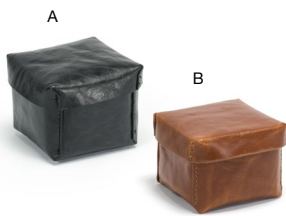

## AUSTIN *black & saddle*

Embrace a design-forward aesthetic with the water-resistant, hand-stitched Austin collection. Its distressed finish and durable construction offer a stylishly unique look.

**WATER & STAIN-RESISTANT | PHTHALATE-FREE | DISTRESSED LEATHER FEEL**

- A 4" Square Stoneware Dish - Black** pack 12 **RSD026BKC23**  
4 sq x .5 in | 10 sq x 1.2 cm
- B 4" Square Stoneware Dish - Brown** pack 12 **RSD026ESC23**  
4 sq x .5 in | 10 sq x 1.2 cm

- A 8.5" x 4" Stoneware Amenity Tray - Black** pack 12 **RTR036BKC23**  
8.5 x 4 x .5 in | 21.9 x 10.4 x 1.3 cm
- B 8.5" x 4" Stoneware Amenity Tray - Brown** pack 12 **RTR036BRC23**  
8.5 x 4 x .5 in | 21.9 x 10.4 x 1.3 cm

**10" x 4" Austin Amenity Tray - Saddle**  
10 x 4 x .75 in | 25.5 x 10 x 2 cm  
pack 6  
**RTR040TAL22**

- A Austin Jar with Lid - Black** pack 6 **RJR031BKL22**  
3.5 sq x 2.5 in | 9 sq x 6.5 cm
- B Austin Jar with Lid - Saddle** pack 6 **RJR031TAL22**  
3.5 sq x 2.5 in | 9 sq x 6.5 cm