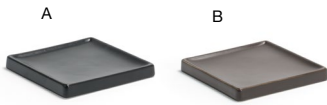

- A 4" Square Stoneware Dish - Black** pack 12 **RSD026BKC23**  
4 sq x .5 in | 10 sq x 1.2 cm
- B 4" Square Stoneware Dish - Brown** pack 12 **RSD026ESC23**  
4 sq x .5 in | 10 sq x 1.2 cm

- A 8.5" x 4" Stoneware Amenity Tray - Black** pack 12 **RTR036BKC23**  
8.5 x 4 x .5 in | 21.9 x 10.4 x 1.3 cm
- B 8.5" x 4" Stoneware Amenity Tray - Brown** pack 12 **RTR036BRC23**  
8.5 x 4 x .5 in | 21.9 x 10.4 x 1.3 cm