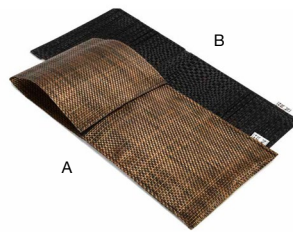

pack 48 RGB003WHT86

pack 48 RGB003BET86

**Robe Bag**  
13.75 x 9.25 x 3.25 in | 35 x 23.5 x 8.5 cm  
pack 24  
RGB005BET84

**Laundry Bag**  
17.75 x 20.75 x 3 in | 45.1 x 52.4 x 7.5 cm  
pack 48  
**RGB001BET86**

Reversible Tag  
Bag fits king size pillow or blanket

**Blanket/Pillow Bag**  
30.5 x 19.25 in | 77.6 x 49.1 cm  
pack 24  
**RGB004BET84**

**9.5" x 4.25" Multi-Use Bag – Box of 200**  
9.5 x 4.25 in | 24.4 x 11 cm  
**HBG001CLT28**

**A 10" x 4.5" Metroweave® Pocket - Mesh Grey** pack 12 **FHO001GYV23**  
10 x 4.5 in | 25.3 x 11.5 cm  
**B 10" x 4.5" Metroweave® Pocket - Mesh Copper** pack 12 **FHO001COV23**  
10 x 4.5 in | 25.3 x 11.5 cm  
**C 10" x 4.5" Metroweave® Pocket - Random Weave Black** pack 12 **FHO001BKV23**  
10 x 4.5 in | 25.3 x 11.5 cm

**A 10" x 4.5" Metroweave® Pocket with Cover - Mesh Copper** pack 12 **FHO002COV23**  
10 x 4.5 in | 25.3 x 11.5 cm  
**B 10" x 4.5" Metroweave® Pocket with Cover - Random Weave Black** pack 12 **FHO002BKV23**  
10 x 4.5 in | 25.3 x 11.5 cm