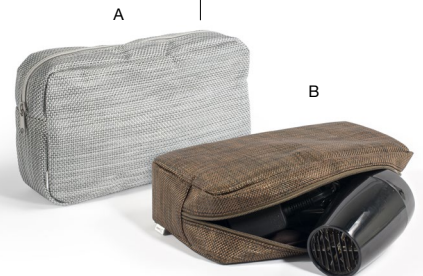

Great for hair dryers!

A Metroweave® Amenity Bag - Mesh Grey pack 12 **RGB007GYV23**
10.75 x 2.5 x 6 in | 27.3 x 6.5 x 15.5 cm
B Metroweave® Amenity Bag - Mesh Copper pack 12 **RGB007COV23**
10.75 x 2.5 x 6 in | 27.3 x 6.5 x 15.5 cm