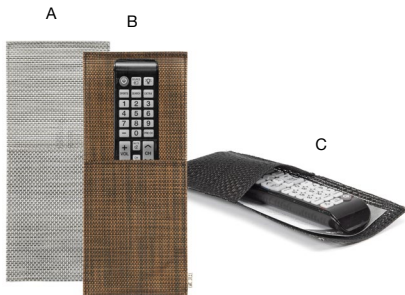

EASY-CARE | WATERPROOF | VERSATILE DESIGNS

**Newspaper Bag**  
11.75 x 8.25 in | 30 x 21 cm  
pack 48  
RGB006EST86

**A Hair Dryer Bag - White**  
12.75 x 9.5 x 3.5 in | 32.5 x 24 x 9 cm  
**B Hair Dryer Bag - Brown**  
12.75 x 9.5 x 3.5 in | 32.5 x 24 x 9 cm

pack 48 RGB003WHT86

pack 48 RGB003BET86

**Robe Bag**  
13.75 x 9.25 x 3.25 in | 35 x 23.5 x 8.5 cm  
pack 24  
RGB005BET84

**Laundry Bag**  
17.75 x 20.75 x 3 in | 45.1 x 52.4 x 7.5 cm  
pack 48  
**RGB001BET86**

Reversible Tag  
Bag fits king size pillow or blanket

**Blanket/Pillow Bag**  
30.5 x 19.25 in | 77.6 x 49.1 cm  
pack 24  
**RGB004BET84**

**9.5" x 4.25" Multi-Use Bag – Box of 200**  
9.5 x 4.25 in | 24.4 x 11 cm  
**HBG001CLT28**