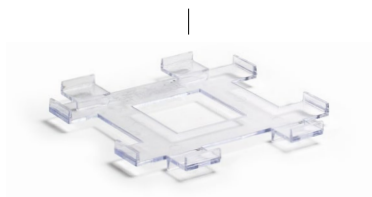

TISSUE BOX RISER

Raise & protect your tissue box from counter top moisture!

4.5" Square Tissue Box Riser
4.5 sq x .5 in | 11.6 sq x 1.2 cm
pack 12
RTB022CLT23