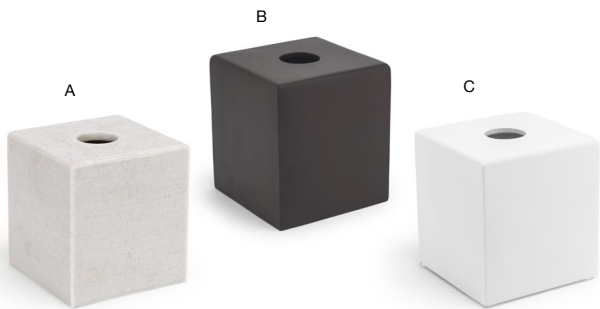

- 5" Oval Miami Soap Dish - Chocolate**
5 x 3.25 x 1.25 in | 13 x 8 x 3.2 cm
pack 12
RSD015ESC23

- A 10.5" x 3.75" Miami Amenity Tray - Cement Grey** pack 6 **RTR009GYR12** **NEW**
10.5 x 3.75 x .75 in | 26.9 x 9.5 x 2 cm
- B 10.5" x 3.75" Miami Amenity Tray - Chocolate** pack 6 **RTR009ESR12**
10.5 x 3.75 x .75 in | 26.9 x 9.5 x 2 cm
- C 10.5" x 3.75" Miami Amenity Tray - Shell** pack 6 **RTR009WHR12**
10.5 x 3.75 x .75 in | 26.9 x 9.5 x 2 cm

- A Miami Jar with Lid - Cement Grey** pack 6 **RJR008GYR12** **NEW**
3.25 dia x 4.25 in | 8.3 dia x 10.5 cm
- B Miami Jar with Lid - Chocolate** pack 6 **RJR008ESR12**
3.25 dia x 4.25 in | 8.3 dia x 10.5 cm
- C Miami Jar with Lid - Shell** pack 6 **RJR008WHR12**
3.25 dia x 4.25 in | 8.3 dia x 10.5 cm

Clear window to view contents level

- A 10 oz Miami Pump - Cement Grey with Matte Black Top** pack 6 **RSP037GYR12** **NEW**
2.75 dia x 6.75 in | 7 dia x 17 cm, 296 ml
- B 10 oz Miami Pump - Cement Grey with Matte Brass Top** pack 6 **RSP038GYR12** **NEW**
2.75 dia x 6.75 in | 7 dia x 17 cm, 296 ml
- C 10 oz Miami Pump - Cement Grey with Brushed Top** pack 6 **RSP039GYR12** **NEW**
2.75 dia x 6.75 in | 7 dia x 17 cm, 296 ml

- A 10 oz Miami Pump - Shell with Matte Black Top** pack 6 **RSP037WHR12** **NEW**
2.75 dia x 6.75 in | 7 dia x 17 cm, 296 ml
- B 10 oz Miami Pump - Shell with Matte Brass Top** pack 6 **RSP038WHR12** **NEW**
2.75 dia x 6.75 in | 7 dia x 17 cm, 296 ml
- C 10 oz Miami Pump - Shell with Brushed Top** pack 6 **RSP039WHR12** **NEW**
2.75 dia x 6.75 in | 7 dia x 17 cm, 296 ml