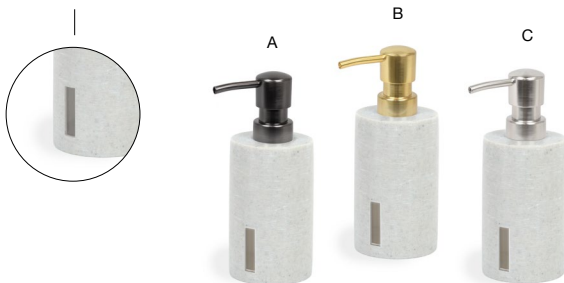

- 5" Oval Miami Soap Dish - Chocolate**
5 x 3.25 x 1.25 in | 13 x 8 x 3.2 cm
pack 12
RSD015ESC23

- A 10.5" x 3.75" Miami Amenity Tray - Cement Grey** pack 6 **RTR009GYR12** **NEW**
10.5 x 3.75 x .75 in | 26.9 x 9.5 x 2 cm
- B 10.5" x 3.75" Miami Amenity Tray - Chocolate** pack 6 **RTR009ESR12**
10.5 x 3.75 x .75 in | 26.9 x 9.5 x 2 cm
- C 10.5" x 3.75" Miami Amenity Tray - Shell** pack 6 **RTR009WHR12**
10.5 x 3.75 x .75 in | 26.9 x 9.5 x 2 cm

- A Miami Jar with Lid - Cement Grey** pack 6 **RJR008GYR12** **NEW**
3.25 dia x 4.25 in | 8.3 dia x 10.5 cm
- B Miami Jar with Lid - Chocolate** pack 6 **RJR008ESR12**
3.25 dia x 4.25 in | 8.3 dia x 10.5 cm
- C Miami Jar with Lid - Shell** pack 6 **RJR008WHR12**
3.25 dia x 4.25 in | 8.3 dia x 10.5 cm

Clear window to view contents level

- A 10 oz Miami Pump - Cement Grey with Matte Black Top** pack 6 **RSP037GYR12** **NEW**
2.75 dia x 6.75 in | 7 dia x 17 cm, 296 ml
- B 10 oz Miami Pump - Cement Grey with Matte Brass Top** pack 6 **RSP038GYR12** **NEW**
2.75 dia x 6.75 in | 7 dia x 17 cm, 296 ml
- C 10 oz Miami Pump - Cement Grey with Brushed Top** pack 6 **RSP039GYR12** **NEW**
2.75 dia x 6.75 in | 7 dia x 17 cm, 296 ml

- A 10 oz Miami Pump - Shell with Matte Black Top** pack 6 **RSP037WHR12** **NEW**
2.75 dia x 6.75 in | 7 dia x 17 cm, 296 ml
- B 10 oz Miami Pump - Shell with Matte Brass Top** pack 6 **RSP038WHR12** **NEW**
2.75 dia x 6.75 in | 7 dia x 17 cm, 296 ml
- C 10 oz Miami Pump - Shell with Brushed Top** pack 6 **RSP039WHR12** **NEW**
2.75 dia x 6.75 in | 7 dia x 17 cm, 296 ml