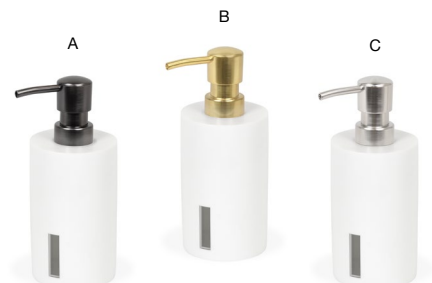

- 5" Oval Miami Soap Dish - Chocolate**
5 x 3.25 x 1.25 in | 13 x 8 x 3.2 cm
pack 12
RSD015ESC23

- A 10.5" x 3.75" Miami Amenity Tray - Cement Grey** pack 6 **RTR009GYR12** **NEW**
10.5 x 3.75 x .75 in | 26.9 x 9.5 x 2 cm
- B 10.5" x 3.75" Miami Amenity Tray - Chocolate** pack 6 **RTR009ESR12**
10.5 x 3.75 x .75 in | 26.9 x 9.5 x 2 cm
- C 10.5" x 3.75" Miami Amenity Tray - Shell** pack 6 **RTR009WHR12**
10.5 x 3.75 x .75 in | 26.9 x 9.5 x 2 cm

- A Miami Jar with Lid - Cement Grey** pack 6 **RJR008GYR12** **NEW**
3.25 dia x 4.25 in | 8.3 dia x 10.5 cm
- B Miami Jar with Lid - Chocolate** pack 6 **RJR008ESR12**
3.25 dia x 4.25 in | 8.3 dia x 10.5 cm
- C Miami Jar with Lid - Shell** pack 6 **RJR008WHR12**
3.25 dia x 4.25 in | 8.3 dia x 10.5 cm

Clear window to view contents level

- A 10 oz Miami Pump - Cement Grey with Matte Black Top** pack 6 **RSP037GYR12** **NEW**
2.75 dia x 6.75 in | 7 dia x 17 cm, 296 ml
- B 10 oz Miami Pump - Cement Grey with Matte Brass Top** pack 6 **RSP038GYR12** **NEW**
2.75 dia x 6.75 in | 7 dia x 17 cm, 296 ml
- C 10 oz Miami Pump - Cement Grey with Brushed Top** pack 6 **RSP039GYR12** **NEW**
2.75 dia x 6.75 in | 7 dia x 17 cm, 296 ml

- A 10 oz Miami Pump - Shell with Matte Black Top** pack 6 **RSP037WHR12** **NEW**
2.75 dia x 6.75 in | 7 dia x 17 cm, 296 ml
- B 10 oz Miami Pump - Shell with Matte Brass Top** pack 6 **RSP038WHR12** **NEW**
2.75 dia x 6.75 in | 7 dia x 17 cm, 296 ml
- C 10 oz Miami Pump - Shell with Brushed Top** pack 6 **RSP039WHR12** **NEW**
2.75 dia x 6.75 in | 7 dia x 17 cm, 296 ml