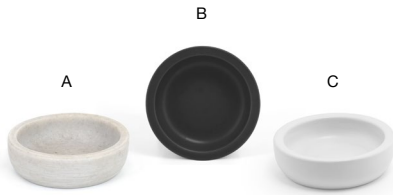

MIAMI

cement grey, chocolate & shell

Crafted from durable matte resin and stone, Miami showcases smooth, contoured forms that redefine modern spaces. Blending functionality with sophistication, Miami offers a minimalist, trend-forward design.

SUBSTANTIAL FEEL | EASY-CARE | DURABLE CONSTRUCTION

- A 4" Round Miami Soap Dish - Cement Grey** pack 12 **RSD006GYR13** **NEW**
4 dia x 1.25 in | 10 dia x 3 cm
- B 4" Round Miami Soap Dish - Chocolate** pack 12 **RSD006ESC23**
4 dia x 1.25 in | 10 dia x 3 cm
- C 4" Round Miami Soap Dish - Shell** pack 12 **RSD006WHC23**
4 dia x 1.25 in | 10 dia x 3 cm

- 5" Oval Miami Soap Dish - Chocolate**
5 x 3.25 x 1.25 in | 13 x 8 x 3.2 cm
pack 12
RSD015ESC23

- A 10.5" x 3.75" Miami Amenity Tray - Cement Grey** pack 6 **RTR009GYR12** **NEW**
10.5 x 3.75 x .75 in | 26.9 x 9.5 x 2 cm
- B 10.5" x 3.75" Miami Amenity Tray - Chocolate** pack 6 **RTR009ESR12**
10.5 x 3.75 x .75 in | 26.9 x 9.5 x 2 cm
- C 10.5" x 3.75" Miami Amenity Tray - Shell** pack 6 **RTR009WHR12**
10.5 x 3.75 x .75 in | 26.9 x 9.5 x 2 cm

Clear window to view contents level

- A 10 oz Miami Pump - Cement Grey with Matte Black Top** pack 6 **RSP037GYR12** **NEW**
2.75 dia x 6.75 in | 7 dia x 17 cm, 296 ml
- B 10 oz Miami Pump - Cement Grey with Matte Brass Top** pack 6 **RSP038GYR12** **NEW**
2.75 dia x 6.75 in | 7 dia x 17 cm, 296 ml
- C 10 oz Miami Pump - Cement Grey with Brushed Top** pack 6 **RSP039GYR12** **NEW**
2.75 dia x 6.75 in | 7 dia x 17 cm, 296 ml