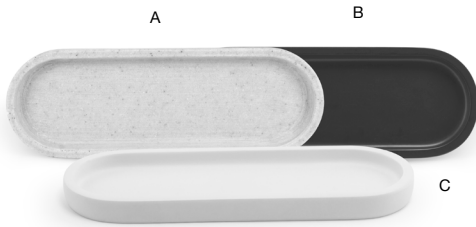

MIAMI

cement grey, chocolate & shell

Crafted from durable matte resin and stone, Miami showcases smooth, contoured forms that redefine modern spaces. Blending functionality with sophistication, Miami offers a minimalist, trend-forward design.

SUBSTANTIAL FEEL | EASY-CARE | DURABLE CONSTRUCTION

- A 4" Round Miami Soap Dish - Cement Grey** pack 12 **RSD006GYR13** **NEW**
4 dia x 1.25 in | 10 dia x 3 cm
- B 4" Round Miami Soap Dish - Chocolate** pack 12 **RSD006ESC23**
4 dia x 1.25 in | 10 dia x 3 cm
- C 4" Round Miami Soap Dish - Shell** pack 12 **RSD006WHC23**
4 dia x 1.25 in | 10 dia x 3 cm

- 5" Oval Miami Soap Dish - Chocolate**
5 x 3.25 x 1.25 in | 13 x 8 x 3.2 cm
pack 12
RSD015ESC23

- A 10.5" x 3.75" Miami Amenity Tray - Cement Grey** pack 6 **RTR009GYR12** **NEW**
10.5 x 3.75 x .75 in | 26.9 x 9.5 x 2 cm
- B 10.5" x 3.75" Miami Amenity Tray - Chocolate** pack 6 **RTR009ESR12**
10.5 x 3.75 x .75 in | 26.9 x 9.5 x 2 cm
- C 10.5" x 3.75" Miami Amenity Tray - Shell** pack 6 **RTR009WHR12**
10.5 x 3.75 x .75 in | 26.9 x 9.5 x 2 cm

- A Miami Jar with Lid - Cement Grey** pack 6 **RJR008GYR12** **NEW**
3.25 dia x 4.25 in | 8.3 dia x 10.5 cm
- B Miami Jar with Lid - Chocolate** pack 6 **RJR008ESR12**
3.25 dia x 4.25 in | 8.3 dia x 10.5 cm
- C Miami Jar with Lid - Shell** pack 6 **RJR008WHR12**
3.25 dia x 4.25 in | 8.3 dia x 10.5 cm